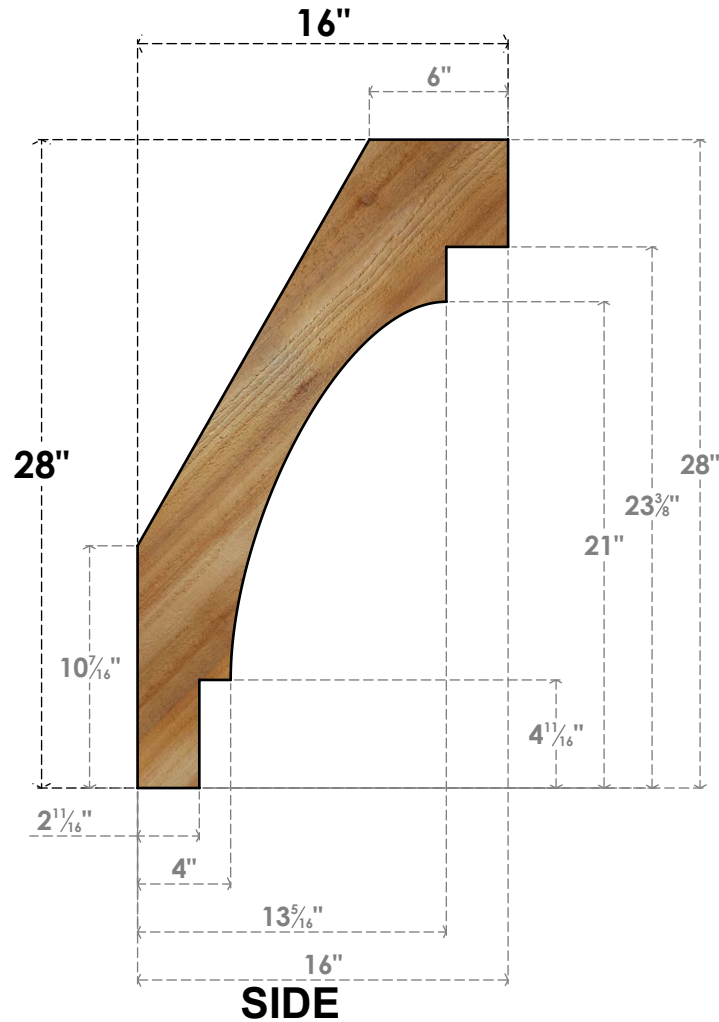

BRC04X16X28MRC00RWR

4"W X 16"D X 28"H MERCED ROUGH SAWN BRACE, WESTERN RED CEDAR

EKENA MILLWORK
 2300 WEST MAIN ST.
 CLARKSVILLE, TX 75426
 TOLL FREE: 866-607-0453
 WWW.EKENAMILLWORK.COM

NOTES

1. INSTALLATION TO BE COMPLETED IN ACCORDANCE WITH MANUFACTURER'S SPECIFICATIONS.
2. DRAWING MAY NOT BE TO SCALE
3. THIS DRAWING IS INTENDED FOR DESIGN AND PLANNING PURPOSES ONLY.
4. ALL INFORMATION CONTAINED HEREIN WAS CURRENT AT THE TIME OF DEVELOPMENT BUT MUST BE REVIEWED AND APPROVED BY THE PRODUCT MANUFACTURER TO BE CONSIDERED ACCURATE.
5. PRODUCTS ARE NOT KILN DRIED. THIS ITEM IS UNIQUE AND WILL CONTAIN THE NATURAL VARIATIONS THAT THE WOOD SPECIES OFFERS. THIS MAY RESULT IN VARIATIONS UP TO 1/4"