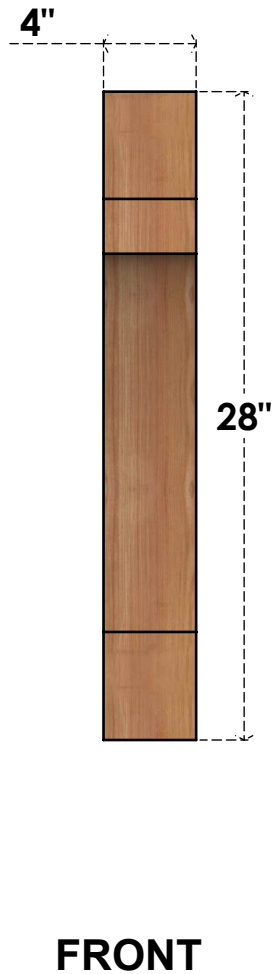

BRC04X16X28MRC00RWR

4"W X 16"D X 28"H MERCED ROUGH SAWN BRACE, WESTERN RED CEDAR

EKENA MILLWORK
 2300 WEST MAIN ST.
 CLARKSVILLE, TX 75426
 TOLL FREE: 866-607-0453
 WWW.EKENAMILLWORK.COM

NOTES

1. INSTALLATION TO BE COMPLETED IN ACCORDANCE WITH MANUFACTURER'S SPECIFICATIONS.
2. DRAWING MAY NOT BE TO SCALE
3. THIS DRAWING IS INTENDED FOR DESIGN AND PLANNING PURPOSES ONLY.
4. ALL INFORMATION CONTAINED HEREIN WAS CURRENT AT THE TIME OF DEVELOPMENT BUT MUST BE REVIEWED AND APPROVED BY THE PRODUCT MANUFACTURER TO BE CONSIDERED ACCURATE.
5. PRODUCTS ARE NOT KILN DRIED. THIS ITEM IS UNIQUE AND WILL CONTAIN THE NATURAL VARIATIONS THAT THE WOOD SPECIES OFFERS. THIS MAY RESULT IN VARIATIONS UP TO 1/4"